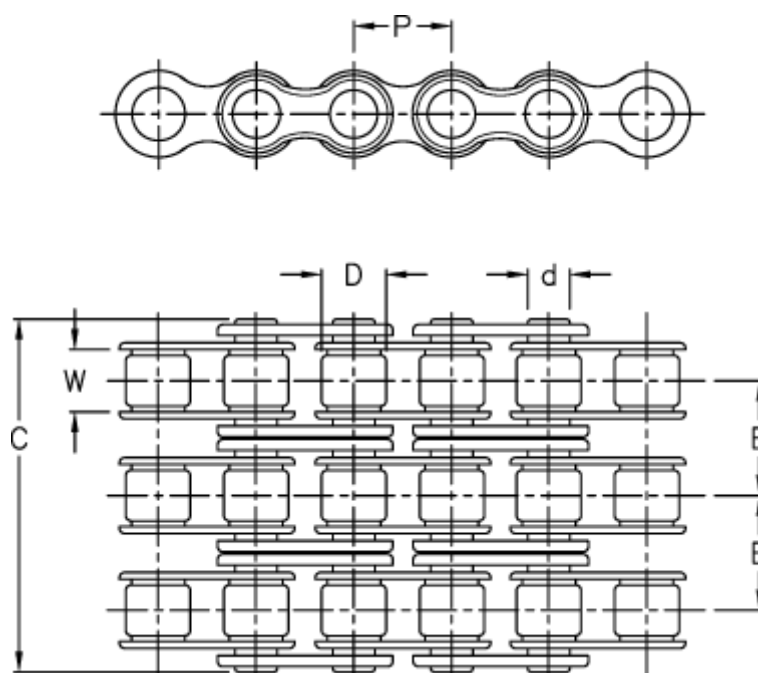

Data Sheet

Article number: 6100130070

Description: KLEEchain 3/4" triplex 12 B-3
5 meter in box (without connecting links)

Measures

Breaking power =	101800N	W = 11,68
C	= 61,50	
Chain size	= 3/4"	
d	= 5,72	
D	= 12,07	
Description	= 12 B-3	
E	= 19,46	
P	= 19,05	